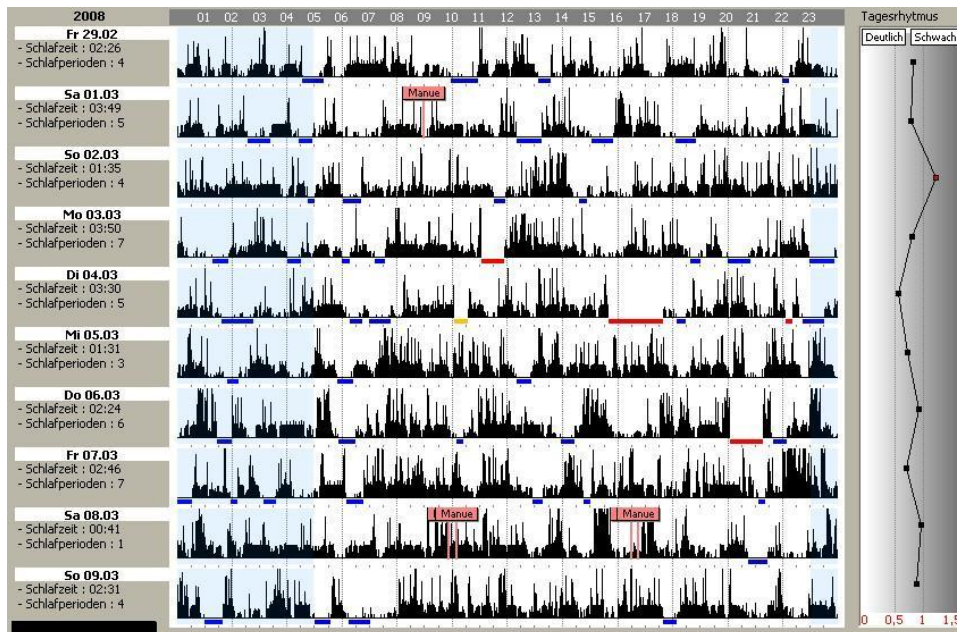

Der intelligente Notruf: Automatische Alarmsignale bei Bewegungslosigkeit, Erinnerung bei nicht angelegtem Armband