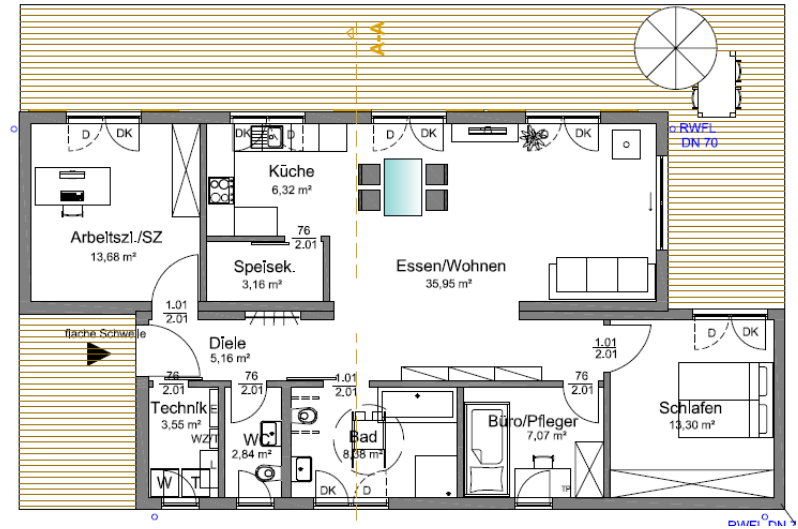

SmartHouse SOPHIA